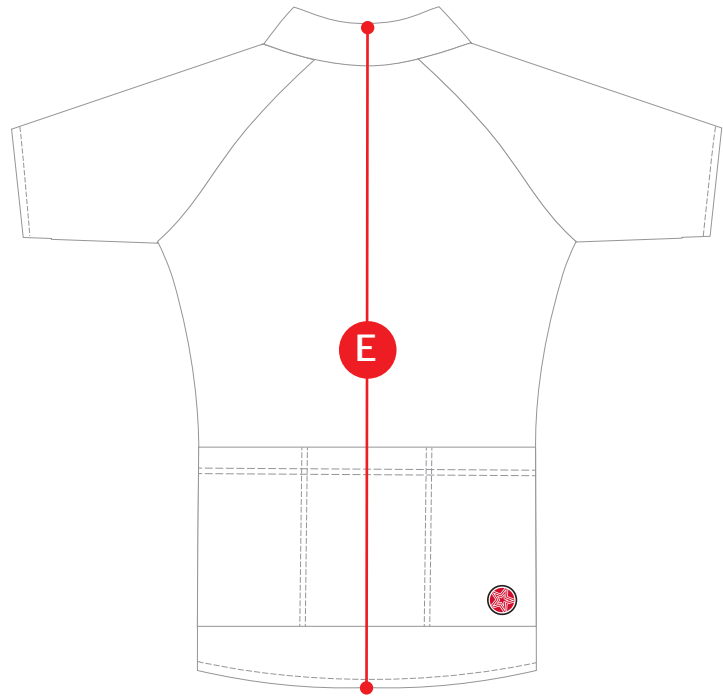

## Men's Active Club Jersey Size Chart

	SIZING	XXS	XS	S	M	L	XL	XXL	3XL
A	Breast Width	11 in.	12 in.	12.5 in.	13 in.	14 in.	15.5 in.	16.25 in.	17.25 in.
B	Armpit-to-Armpit	18 in.	18.5 in.	19 in.	20.5 in.	21 in.	21.5 in.	23.5 in.	24 in.
C	Waist (laid flat)	11.5 in.	12.5 in.	13.5 in.	14.5 in.	15 in.	15.5 in.	16.5 in.	17.5 in.
D	Length of Zipper	20.5 in.	21.5 in.	22 in.	22.5 in.	23 in.	23.75 in.	24.25 in.	24.5 in.
E	Back Length	24.5 in.	25.5 in.	26.5 in.	27.5 in.	28.5 in.	29 in.	29.5 in.	30.25 in.