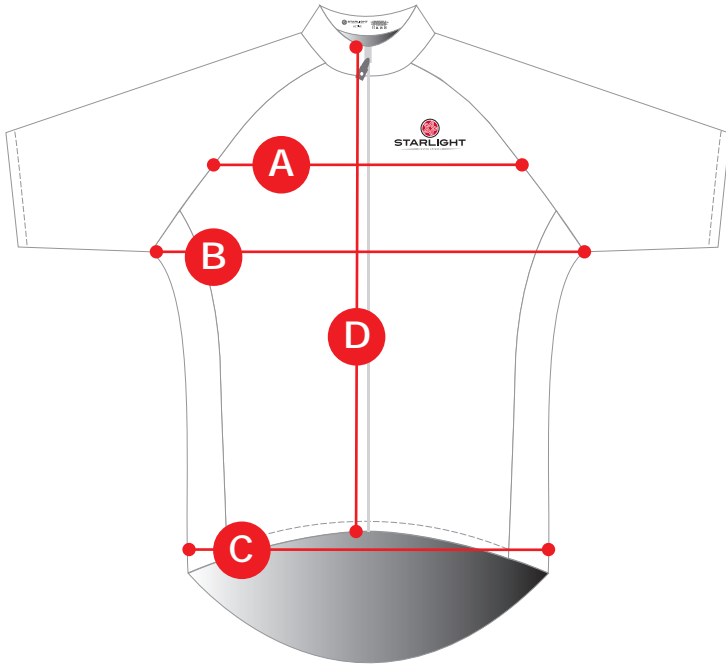

## Men's Active Club Jersey Size Chart

	SIZING	XXS	XS	S	M	L	XL	XXL	3XL
A	Breast Width	11 in.	12 in.	12.5 in.	13 in.	14 in.	15.5 in.	16.25 in.	17.25 in.
B	Armpit-to-Armpit	18 in.	18.5 in.	19 in.	20.5 in.	21 in.	21.5 in.	23.5 in.	24 in.
C	Waist (laid flat)	11.5 in.	12.5 in.	13.5 in.	14.5 in.	15 in.	15.5 in.	16.5 in.	17.5 in.
D	Length of Zipper	20.5 in.	21.5 in.	22 in.	22.5 in.	23 in.	23.75 in.	24.25 in.	24.5 in.
E	Back Length	24.5 in.	25.5 in.	26.5 in.	27.5 in.	28.5 in.	29 in.	29.5 in.	30.25 in.